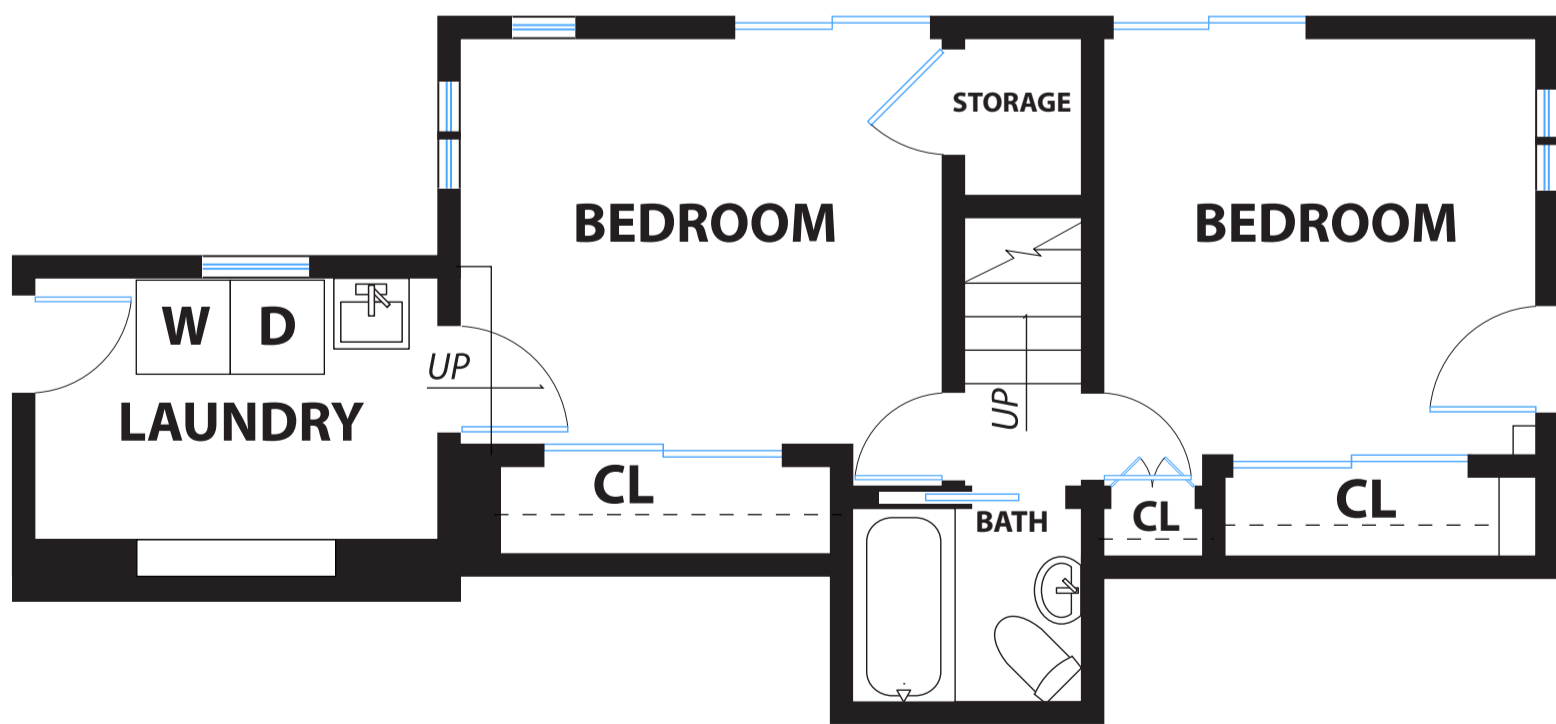

PROPERTY SQ FT INFORMATION

LIVING SPACE: 1228 SQ FT

* Main House (First Floor): 490 Sq Ft

* Main House (Second Floor): 738 Sq Ft

SECOND LEVEL

FIRST LEVEL

PRESENTED BY : MARTHA HILL

DISCLAIMER: RENDERING BY OPEN HOMES PHOTOGRAPHY. ALL MEASUREMENTS ARE APPROXIMATE AND MAY NOT BE EXACT.
DO NOT RELY ON THE ACCURACY OF THIS FLOOR PLAN WHEN DETERMINING THE PRICE OF A PROPERTY OR MAKING DECISIONS
REGARDING BUYING OR SELLING OF PROPERTIES WITHOUT INDEPENDENT VERIFICATION.