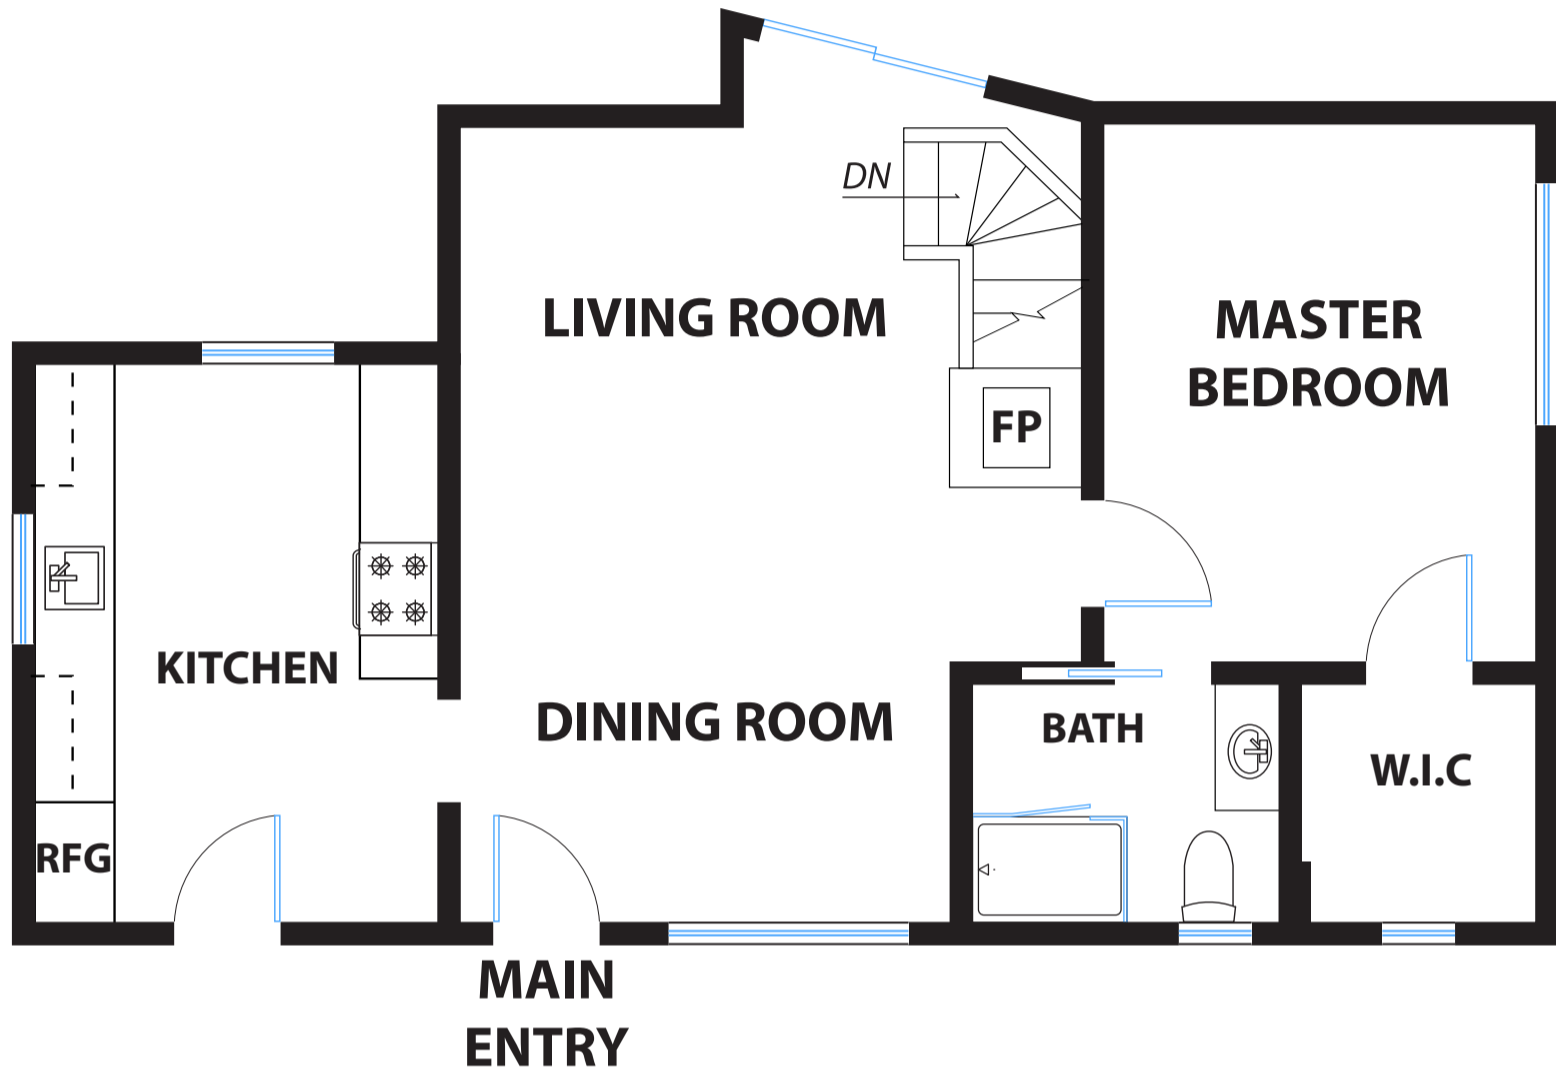

PROPERTY SQ FT INFORMATION

LIVING SPACE: 1228 SQ FT

* Main House (First Floor): 490 Sq Ft

* Main House (Second Floor): 738 Sq Ft

SECOND LEVEL

FIRST LEVEL

PRESENTED BY : MARTHA HILL

DISCLAIMER: RENDERING BY OPEN HOMES PHOTOGRAPHY. ALL MEASUREMENTS ARE APPROXIMATE AND MAY NOT BE EXACT.
DO NOT RELY ON THE ACCURACY OF THIS FLOOR PLAN WHEN DETERMINING THE PRICE OF A PROPERTY OR MAKING DECISIONS
REGARDING BUYING OR SELLING OF PROPERTIES WITHOUT INDEPENDENT VERIFICATION.